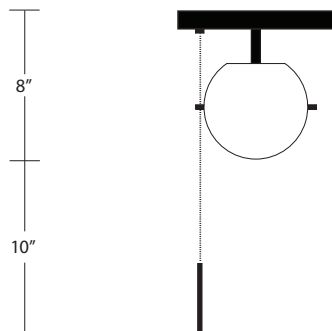

DESIGNER /
MANUFACTURER

WORKSTEAD

PRODUCT NAME

Signal Flush Mount

SHOWN IN

Hewn Brass

DIMENSIONS

Overall Height: 8"
Height including chain: 18"
Globe Diameter: 6"
Canopy Diameter: 9"

WEIGHT

6 lbs

ILLUMINATION

5W LED Bulb Included / 325 Lumens
40 Watt Max / 110/120V (E12) or
220/240V (E14)

MOUNTING

Hardwired flush mount

AVAILABLE
FINISHES

Hewn Brass, Hand Finished Bronze,
Brushed Nickel

CERTIFICATIONS

UL Listed

front

side