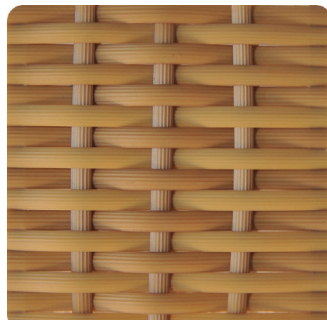

Flat woven resin cane in Antique
Honey, Antique Java, Black, Brown
Pine, Cocoa, Coconut, Coffee Bean,
Dark Bronze, Dark Brown, Kubu,
Mocca, Mochacino, New Black,
Prussian Dark Bronze, Rubbed
Honey, Summer Grass, or White
Washed

FONG BROTHERS Cane Finishes

These images should be used for reference only. Natural materials and hand-applied finishes are subject to variation in tone.

RESIN CANE (OUTDOOR)

ANTIQUÉ HONEY

ANTIQUÉ JAVA

BLACK

BROWN PINE

COCOA

COCONUT

COFFEE BEAN

DARK BRONZE

DARK BROWN

KUBU

MOCCA

MOCHACINO

NEW BLACK

PRUSSIAN DARK BRONZE

RUBBED HONEY

SUMMER GRASS

FONG BROTHERS Cane Finishes

These images should be used for reference only. Natural materials and hand-applied finishes are subject to variation in tone.