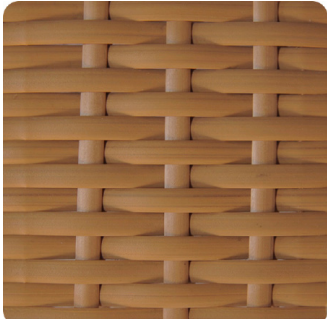

**DESIGNER /
MANUFACTURER**

**DANNY HO FONG / THE FONG
BROTHERS**

PRODUCT NAME

PARSONS MODULAR SOFA

SHOWN IN

Custom Amber Cane / COM

DIMENSIONS

156" x 66"d x 29.5"h / SH: 16", AH: 29.5"

Left Arm Section: 64"w x 36"d x 29.5"h
Center Section: 64"w x 36"d x 29.5"h
Right Arm Section: 64"w x 36"d x 29.5"h

**AVAILABLE INDOOR
FINISHES**

Flat woven natural Skin-on cane w/
clear coat cane

**AVAILABLE OUTDOOR
FINISHES**

Flat woven resin cane in Antique
Honey, Antique Java, Black, Brown
Pine, Cocoa, Coconut, Coffee Bean,
Dark Bronze, Dark Brown, Kubu,
Mocca, Mochacino, New Black,
Prussian Dark Bronze, Rubbed
Honey, Summer Grass, or White
Washed

FONG BROTHERS Cane Finishes

These images should be used for reference only. Natural materials and hand-applied finishes are subject to variation in tone.

RESIN CANE (OUTDOOR)

ANTIQUÉ HONEY

ANTIQUÉ JAVA

BLACK