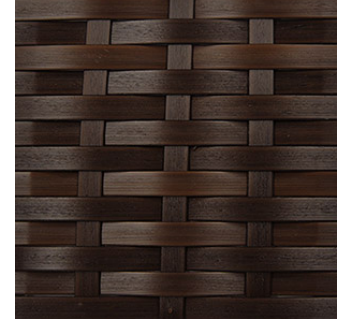

Flat woven resin cane in Antique
Honey, Antique Java, Black, Brown
Pine, Cocoa, Coconut, Coffee Bean,
Dark Bronze, Dark Brown, Kubu,
Mocca, Mochacino, New Black,
Prussian Dark Bronze, Rubbed
Honey, Summer Grass, or White
Washed

FONG BROTHERS Cane Finishes

These images should be used for reference only. Natural materials and hand-applied finishes are subject to variation in tone.

RESIN CANE (OUTDOOR)

ANTIQUÉ HONEY

ANTIQUÉ JAVA

BLACK

BROWN PINE

COCOA

COCONUT

COFFEE BEAN

DARK BRONZE

DARK BROWN

KUBU

MOCCA