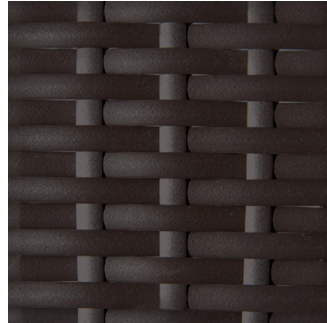

Left Arm Section: 64"w x 36"d x 29.5"h
Center Section: 64"w x 36"d x 29.5"h
Right Arm Section: 64"w x 36"d x 29.5"h

**AVAILABLE INDOOR
FINISHES**

Flat woven natural Skin-on cane w/
clear coat cane

**AVAILABLE OUTDOOR
FINISHES**

Flat woven resin cane in Antique
Honey, Antique Java, Black, Brown
Pine, Cocoa, Coconut, Coffee Bean,
Dark Bronze, Dark Brown, Kubu,
Mocca, Mochacino, New Black,
Prussian Dark Bronze, Rubbed
Honey, Summer Grass, or White
Washed

FONG BROTHERS Cane Finishes

These images should be used for reference only. Natural materials and hand-applied finishes are subject to variation in tone.

RESIN CANE (OUTDOOR)

ANTIQUÉ HONEY

ANTIQUÉ JAVA

BLACK