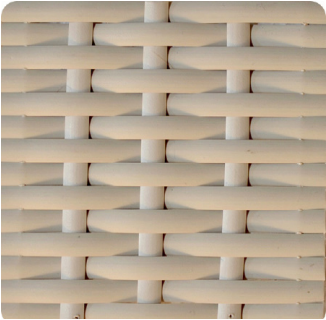

FONG BROTHERS Cane Finishes

These images should be used for reference only. Natural materials and hand-applied finishes are subject to variation in tone.

RESIN CANE (OUTDOOR)

WHITE WASHED