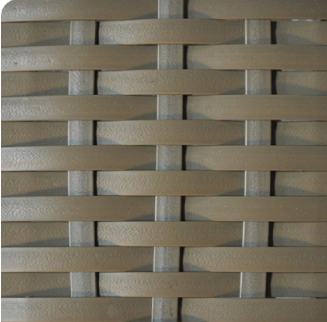

Left Arm Section: 64"w x 36"d x 29.5"h
Center Section: 64"w x 36"d x 29.5"h
Right Arm Section: 64"w x 36"d x 29.5"h

**AVAILABLE INDOOR
FINISHES**

Flat woven natural Skin-on cane w/
clear coat cane

**AVAILABLE OUTDOOR
FINISHES**

Flat woven resin cane in Antique
Honey, Antique Java, Black, Brown
Pine, Cocoa, Coconut, Coffee Bean,
Dark Bronze, Dark Brown, Kubu,
Mocca, Mochacino, New Black,
Prussian Dark Bronze, Rubbed
Honey, Summer Grass, or White
Washed

FONG BROTHERS Cane Finishes

These images should be used for reference only. Natural materials and hand-applied finishes are subject to variation in tone.

RESIN CANE (OUTDOOR)

ANTIQUÉ HONEY

ANTIQUÉ JAVA

BLACK

BROWN PINE

COCOA

COCONUT

COFFEE BEAN

DARK BRONZE

DARK BROWN

KUBU

MOCCA