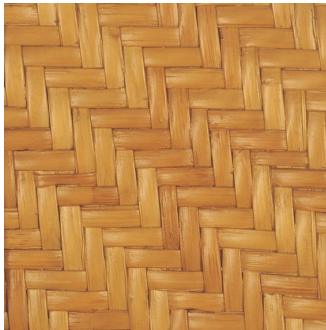

SKIN-ON CANE (INDOOR)

CLEAR COAT