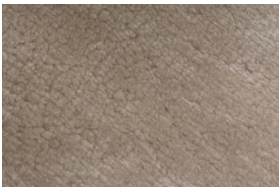

USAGE

Residential

SHOWN IN

Chalk + Caramel

AVAILABLE  
COLORS

Please see complete color palette  
for available sheepskin + leather  
options

## MIMA - SHEEPSKIN

Complete Color Palette

CHALK

ARGENT

BASALT

MUSSEL SHELL

ROCK SALT

ROSEWOOD