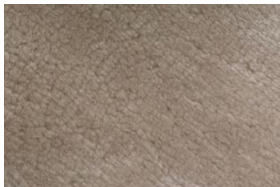

USAGE

Residential

SHOWN IN

Forest Floor

AVAILABLE
COLORS

Please see complete color palette for
available colorways

STEPPE - SHEEPSKIN

Complete Color Palette

CHALK

ARGENT

BASALT

MUSSEL SHELL

ROCK SALT

ROSEWOOD

STORM

JET

Please note that slight variation may occur to natural variation in hides,
and colors may differ slightly from actual product.
Please refer to a physical sample of true color representation.