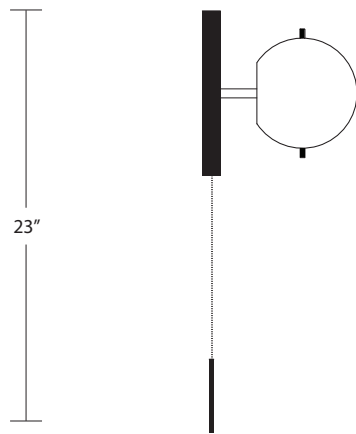

DESIGNER /
MANUFACTURER

WORKSTEAD

PRODUCT NAME

Signal Globe

SHOWN IN

Hand Finished Bronze

DIMENSIONS

Overall Height: 9"
Height Including Chain: 23"
Globe Diameter: 6"
Backplate Diameter: 9"

WEIGHT

6 lbs

ILLUMINATION

5W LED Bulb Included / 325 Lumens
40 Watt Max / 110/120V (E12) or
220/240V (E14)

MOUNTING

Hardwired

AVAILABLE
FINISHES

Hewn Brass, Hand Finished Bronze,
Brushed Nickel

CERTIFICATIONS

UL Listed

side