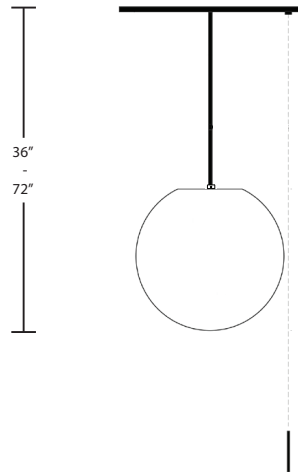

**DESIGNER /
MANUFACTURER**

WORKSTEAD

PRODUCT NAME

Signal Globe

SHOWN IN

Hewn Brass

DIMENSIONS

Small: 36" h
Medium: 48" h
Large: 72" h
Globe Diameter: 14"
Canopy Diameter: 18"
Custom Heights Available

WEIGHT

25 lbs

ILLUMINATION

6W LED Bulb Included / 540 Lumens
60 Watt Max / 110/120V (E12) or
220/240V (E14)

MOUNTING

Hardwired

**AVAILABLE
FINISHES**

Hewn Brass, Hand Finished Bronze,
Brushed Nickel

CERTIFICATIONS

UL Listed

front

side