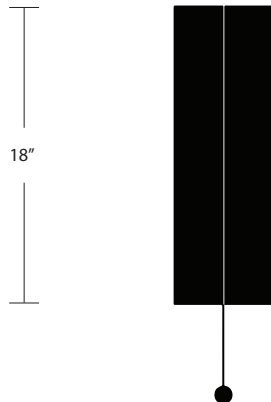

**DESIGNER /
MANUFACTURER**

WORKSTEAD

PRODUCT NAME

Shaded Gable

SHOWN IN

Natural Linen, Hewn Brass

DIMENSIONS

Overall Height: 18"
Height Including Chain: 24"
Width: 6"
Depth: 6.5"

WEIGHT

8 lbs

ILLUMINATION

5W LED Bulbs Included / 650 Lumens
25 Watt Max / 110/120V (E12) or
220/240V (E14)

MOUNTING

Hardwired

**AVAILABLE
FINISHES**

Shade: Natural Linen

Hardware: Hewn Brass, Hand
Finished Bronze, Brushed Nickel

CERTIFICATIONS

UL Listed

6.5"

side

6"

front