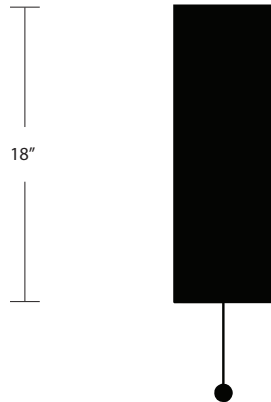

**DESIGNER /
MANUFACTURER**

WORKSTEAD

PRODUCT NAME

Shaded Block

SHOWN IN

Natural Linen / Hewn Brass

DIMENSIONS

Overall Height: 18"
Height Including Chain: 24"
Width: 6"
Depth: 6.5"

WEIGHT

8 lbs

ILLUMINATION

5W LED Bulbs Included / 650 Lumens
25 Watt Max / 110/120V (E12) or
220/240V (E14)

MOUNTING

Hardwired

**AVAILABLE
FINISHES**

Shade: Natural Linen

Hardware: Hewn Brass, Hand
Finished Bronze, Brushed Nickel

CERTIFICATIONS

UL Listed

6.5"

6"

side

front