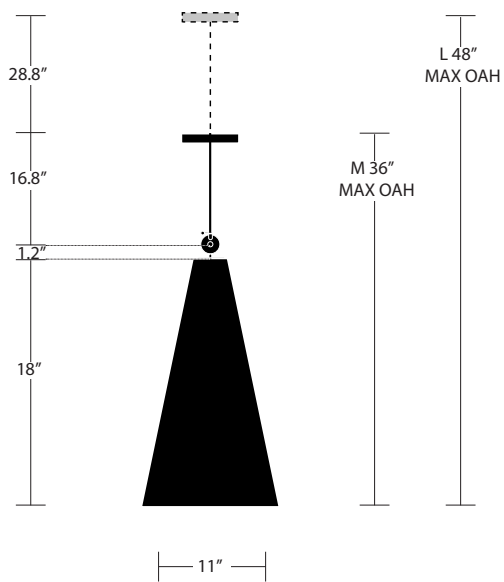

**DESIGNER /
MANUFACTURER**

WORKSTEAD

PRODUCT NAME

Pendolo Pendant I - Large

SHOWN IN

Natural Linen Shade / Natural Burlap
Shade / Hewn Brass

DIMENSIONS

Shade Height: 18"
Diameter: 11"
Overall Heights: 36" / 48"

WEIGHT

5 lbs

ILLUMINATION

5W LED Dimmable Bulb Included / 220
Lumens 60 Watt Max / 110/120V (E12)
or 220/240V (E14)

MOUNTING

Hardwired

**AVAILABLE
FINISHES**

Shade: Natural Linen or Natural
Burlap

Hardware: Hewn Brass, Brushed
Nickel, Hand Finished Bronze

CERTIFICATIONS

UL Listed
Damp Rated

front