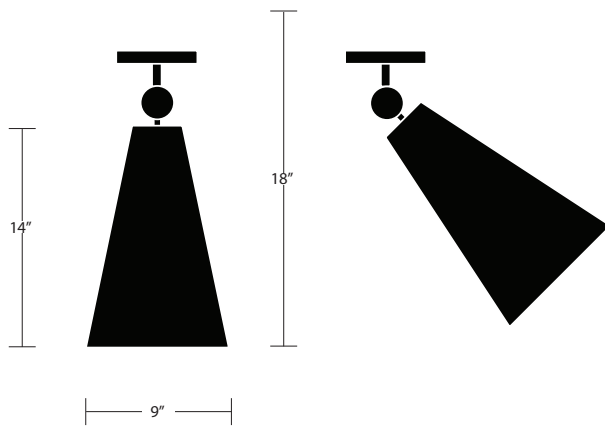

**DESIGNER /
MANUFACTURER**

WORKSTEAD

PRODUCT NAME

Pendolo Flush Mount - Medium

SHOWN IN

Natural Linen Shade / Natural Burlap
Shade / Hand Finished Bronze

DIMENSIONS

Height: 18"
Depth: 9"
Width: 9"

WEIGHT

4 lbs

ILLUMINATION

5W LED Dimmable Bulb Included / 220
Lumens 60 Watt Max / 110/120V (E12)
or 220/240V (E14)

MOUNTING

Hardwired

**AVAILABLE
FINISHES**

Shade: Natural Linen or Natural
Burlap

Hardware: Hewn Brass, Brushed
Nickel, Hand Finished Bronze

CERTIFICATIONS

UL Listed
Damp Rated

front