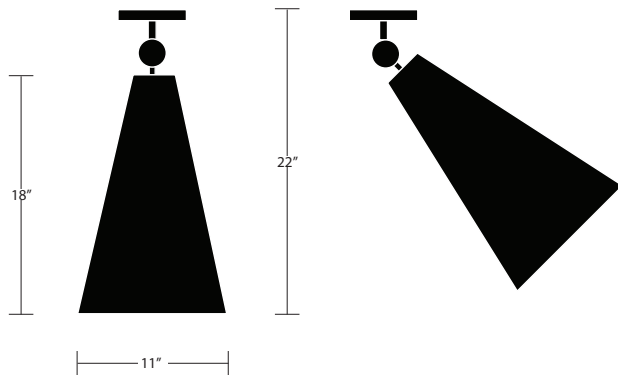

**DESIGNER /
MANUFACTURER**

WORKSTEAD

PRODUCT NAME

Pendolo Flush Mount - Large

SHOWN IN

Natural Linen Shade / Natural Burlap
Shade / Hand Finished Bronze

DIMENSIONS

Height: 22"
Depth: 11"
Width: 11"

WEIGHT

4 lbs

ILLUMINATION

5W LED Dimmable Bulb Included / 220
Lumens 60 Watt Max / 110/120V (E12)
or 220/240V (E14)

MOUNTING

Hardwired

**AVAILABLE
FINISHES**

Shade: Natural Linen or Natural
Burlap

Hardware: Hewn Brass, Brushed
Nickel, Hand Finished Bronze

CERTIFICATIONS

UL Listed
Damp Rated

front