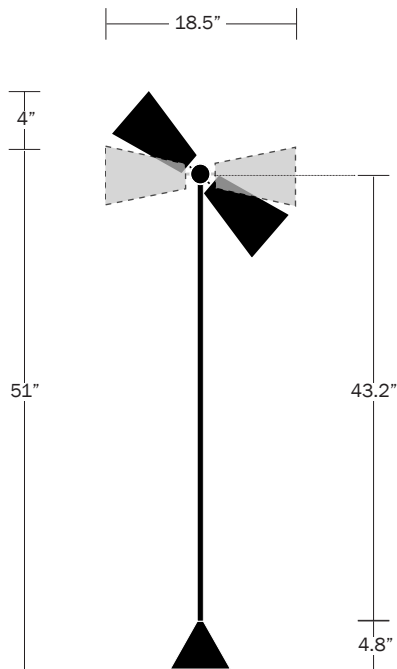

**DESIGNER /
MANUFACTURER**

WORKSTEAD

PRODUCT NAME

Pendolo Floor Lamp - Small

SHOWN IN

Natural Linen Shade / Natural Burlap
Shade / Hand Finished Bronze

DIMENSIONS

Max Height: 55"
Width: 18.5"
Shade Length: 8"

WEIGHT

13 lbs

ILLUMINATION

60 Watt Incandescent Max
(2) Tala E12/E14 Bulbs Included
2" Diameter With Porcelain Finish

WIRING OPTIONS

In-line cord switch 24" from base of
fixture

CORD FINISH OPTIONS

Black or Beige Cord

**AVAILABLE
FINISHES**

Shade: Natural Linen or Natural
Burlap

Hardware: Hewn Brass, Brushed
Nickel, Hand Finished Bronze

CERTIFICATIONS

UL Listed
Damp Rated

front