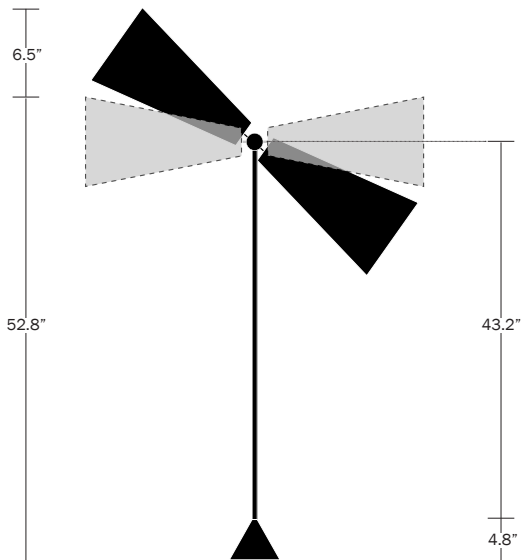

**DESIGNER /
MANUFACTURER**

WORKSTEAD

PRODUCT NAME

Pendolo Floor Lamp - Medium

SHOWN IN

Natural Linen Shade / Natural Burlap
Shade / Hand Finished Bronze

DIMENSIONS

Max Height: 59.3"
Width: 30.2"
Shade Length: 14"

WEIGHT

14 lbs

ILLUMINATION

60 Watt Incandescent Max
(2) Tala E12/E14 Bulbs Included
2" Diameter With Porcelain Finish

WIRING OPTIONS

In-line cord switch 24" from base of
fixture

CORD FINISH OPTIONS

Black or Beige Cord

**AVAILABLE
FINISHES**

Shade: Natural Linen or Natural
Burlap

Hardware: Hewn Brass, Brushed
Nickel, Hand Finished Bronze

CERTIFICATIONS

UL Listed
Damp Rated

front