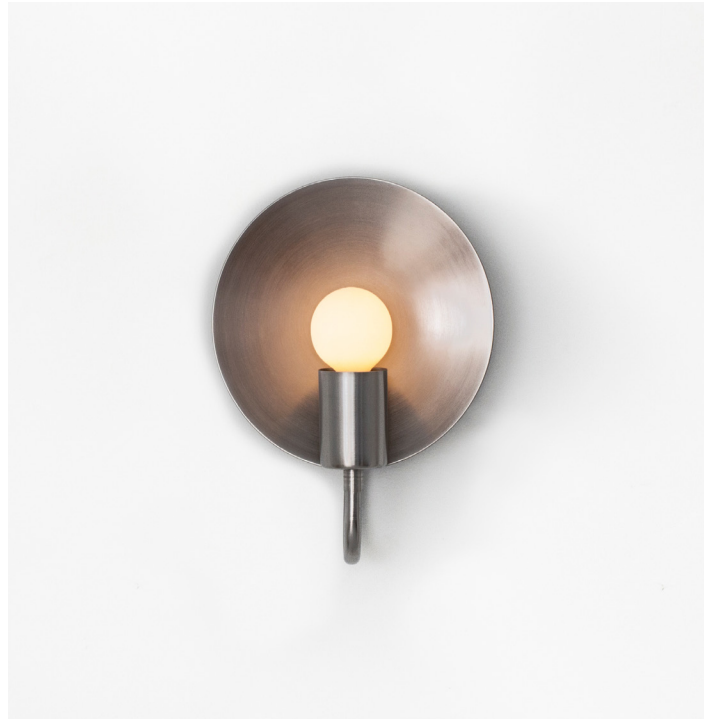

**DESIGNER /
MANUFACTURER**

WORKSTEAD

PRODUCT NAME

Orbit ADA Sconce

SHOWN IN

Brushed Nickel, Hewn Brass

DIMENSIONS

Overall Fixture Height: 9"
Dish Diameter: 7"
Backplate Diameter: 5"
Overall Fixture Depth: 4"

WEIGHT

4 lbs

ILLUMINATION

5W LED Bulb Included / 325 Lumens
60 Watt Max / 110/120V (E12) or
220/240V (E14)

MOUNTING

Hardwired

**AVAILABLE
FINISHES**

Hewn Brass, Hand Finished Bronze,
Brushed Nickel

CERTIFICATIONS

UL Listed
ADA Compliant

front

side