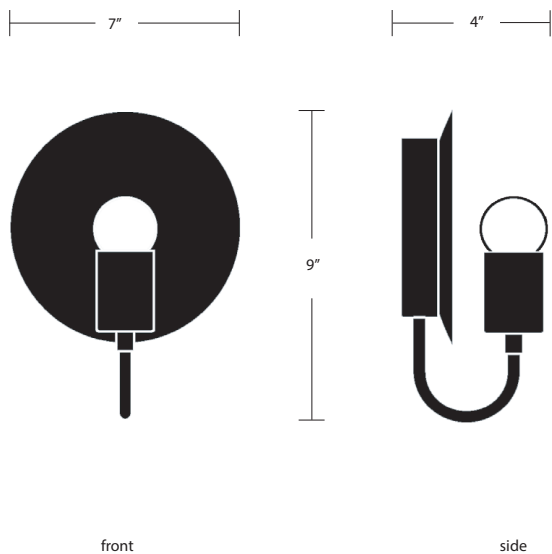

**DESIGNER /
MANUFACTURER**

WORKSTEAD

PRODUCT NAME

Orbit ADA Sconce

SHOWN IN

Brushed Nickel, Hewn Brass

DIMENSIONS

Overall Fixture Height: 9"
Dish Diameter: 7"
Backplate Diameter: 5"
Overall Fixture Depth: 4"

WEIGHT

4 lbs

ILLUMINATION

5W LED Bulb Included / 325 Lumens
60 Watt Max / 110/120V (E12) or
220/240V (E14)

MOUNTING

Hardwired

**AVAILABLE
FINISHES**

Hewn Brass, Hand Finished Bronze,
Brushed Nickel

CERTIFICATIONS

UL Listed
ADA Compliant

front

side