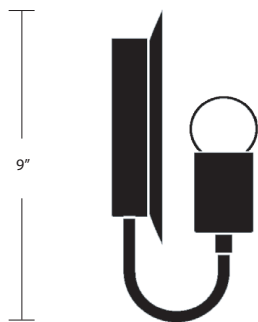

**DESIGNER /
MANUFACTURER**

WORKSTEAD

PRODUCT NAME

Helios ADA Sconce

SHOWN IN

Hewn Brass

DIMENSIONS

Overall Fixture Height: 13"
Dish Diameter: 12"
Backplate Diameter: 5"
Overall Fixture Depth: 4"

WEIGHT

5 lbs

ILLUMINATION

5W LED Bulb Included / 325 Lumens
60 Watt Max / 110/120V (E12) or
220/240V (E14)

MOUNTING

Hardwired

**AVAILABLE
FINISHES**

Hewn Brass, Hand Finished Bronze,
Brushed Nickel

CERTIFICATIONS

UL Listed
ADA Compliant

front

side