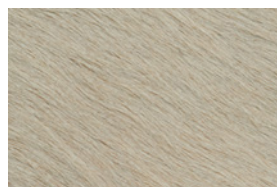

USAGE

Residential

SHOWN IN

Jasper

AVAILABLE  
COLORS

2-color selection; please see  
complete color palette for available  
sheepskin + cow hide colorways

## GLACIER - SHEEPSKIN

Complete Color Palette

CHALK

ARGENT

BASALT

MUSSEL SHELL

UMBER

ROSEWOOD

## GLACIER - COW HIDE

Complete Color Palette

CHALK

LIGHT QUARTZITE

ROCK SALT

TORNADO

DESERT ROSE

ARGENT