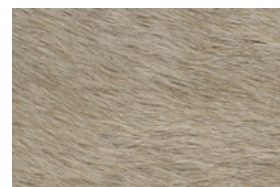

USAGE

Residential

SHOWN IN

Jasper

AVAILABLE  
COLORS

2-color selection; please see  
complete color palette for available  
sheepskin + cow hide colorways

## GLACIER - SHEEPSKIN

Complete Color Palette

CHALK

ARGENT

BASALT

MUSSEL SHELL

UMBER

ROSEWOOD

## GLACIER - COW HIDE

Complete Color Palette

CHALK

LIGHT QUARTZITE

ROCK SALT

TORNADO

DESERT ROSE

ARGENT