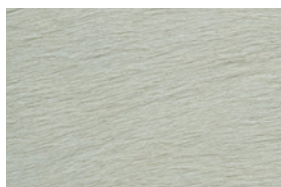

USAGE

Residential

SHOWN IN

Jasper

AVAILABLE  
COLORS

2-color selection; please see  
complete color palette for available  
sheepskin + cow hide colorways

## GLACIER - SHEEPSKIN

Complete Color Palette

CHALK

ARGENT

BASALT

MUSSEL SHELL

UMBER

ROSEWOOD

FOREST FLOOR

DRUZY

STORM

JET

Please note that slight variation may occur to natural variation in hides, and colors may differ slightly from actual product. Please refer to a physical sample of true color representation.

## GLACIER - COW HIDE

Complete Color Palette

CHALK

LIGHT QUARTZITE

ROCK SALT

TORNADO

DESERT ROSE

ARGENT