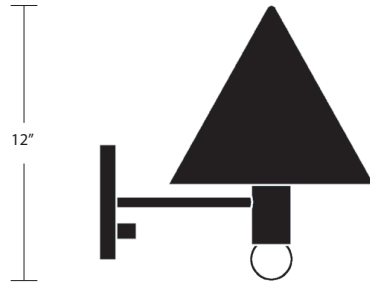

**DESIGNER /
MANUFACTURER**

WORKSTEAD

PRODUCT NAME

Canopy Sconce

SHOWN IN

Black Enamel, White Enamel

DIMENSIONS

Shade Height: 8"
Shade Diameter: 9"
Backplate Diameter: 5"
Overall Fixture Height: 12"
Overall Fixture Depth: 12"

WEIGHT

5 lbs

ILLUMINATION

5W LED Bulb Included / 325 Lumens
60 Watt Max / 110/120V (E12) or
220/240V (E14)

MOUNTING

Hardwired

**AVAILABLE
FINISHES**

Black Enamel, White Enamel, Hewn
Brass, Brushed Nickel

CERTIFICATIONS

UL Listed

front